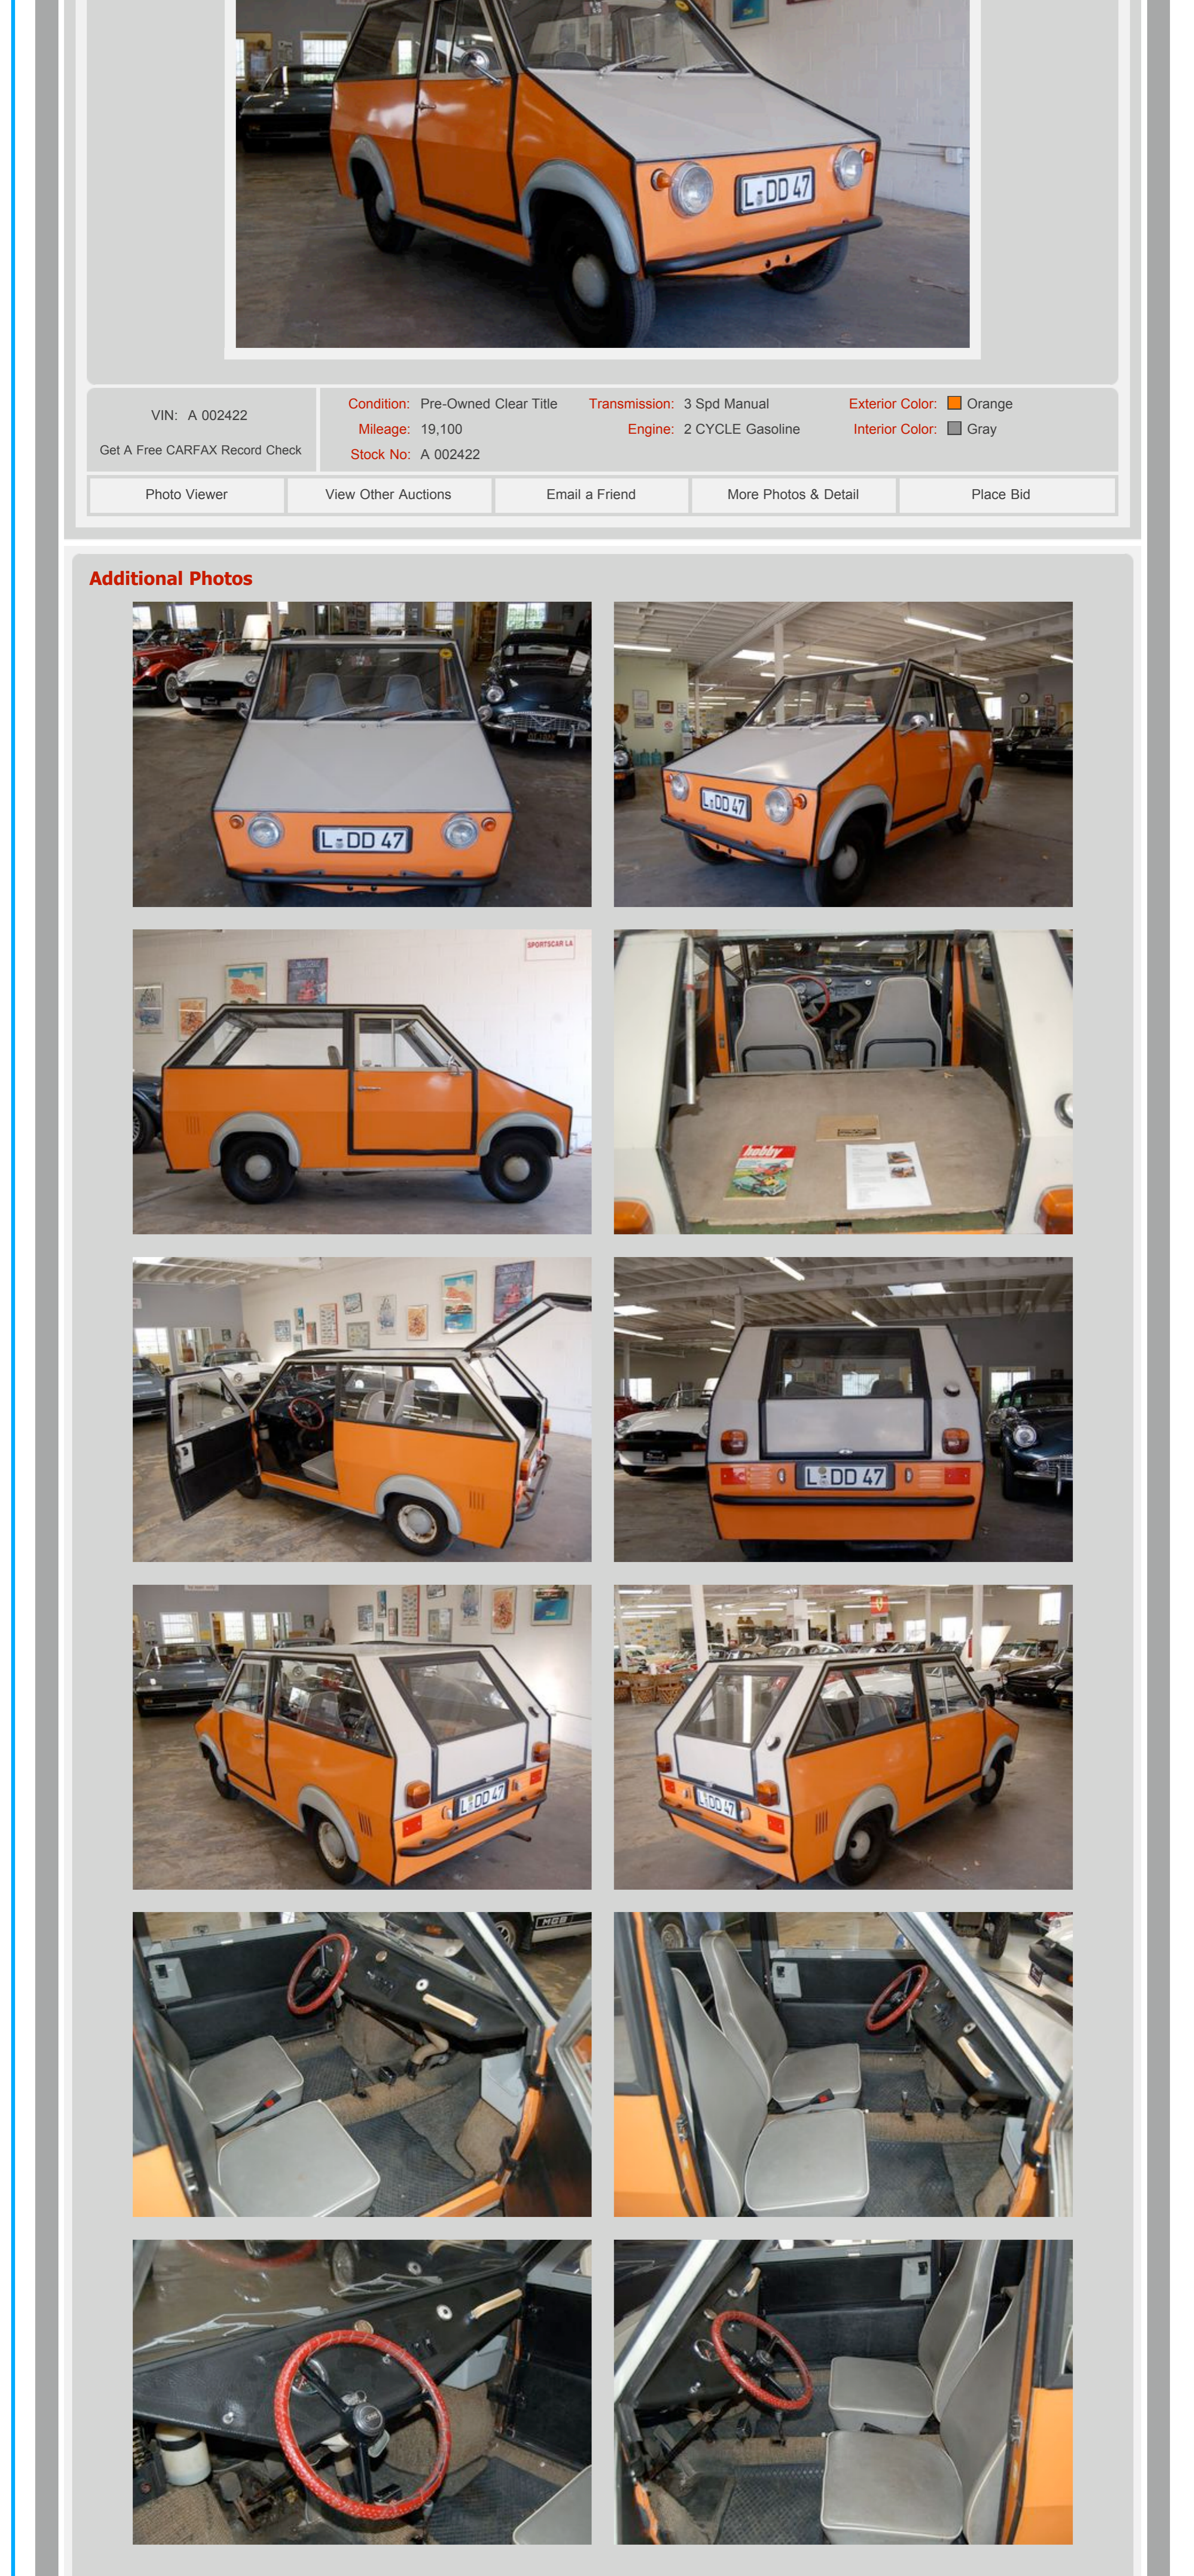

Description

1971 AWS SHOPPER 2 STROKE ECONOMY SHOPPER Hatchback [Request More Info](#)

VIN: A 002422	Condition: Pre-Owned Clear Title	Transmission: 3 Spd Manual	Exterior Color: Orange
Get A Free CARFAX Record Check	Mileage: 19,100	Engine: 2 CYCLE Gasoline	Interior Color: Gray
	Stock No: A 002422		

[Photo Viewer](#) | [View Other Auctions](#) | [Email a Friend](#) | [More Photos & Detail](#) | [Place Bid](#)

Additional Photos

Vehicle Overview

**1974 AWS SHOPPER.** This is a rare car and one of the last vehicles to be produced in West Berlin. This two owner car is now in California and is in extremely nice condition. Very low mileage and every part is factory original from Tires to paint to interior. This shopper is built on a square metal frame, with plastic coated metal body parts. Has a 2 stroke engine 293 cc and producing 15 hp. 4 speed trans. Not ideal for the freeway, Vehicle is running and driving but would be perfect for that unique collector or coffee fanatic. The total production was only 1400. We are asking \$6,750 or please make us a sensible offer. Visit us on [www.SportsCarLA.com](#) or please call us on 310 330 9909. Thank you